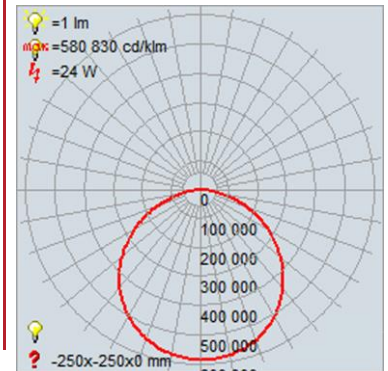

LINE DRAWING

IES FILE

In addition to Access Lighting's purchase and warranty terms and conditions, by signing below or placing an order, you agree that you are authorized to bind the entity placing any order and acknowledge the following: All of sizes and measurements are approximate and all images are for illustrative purposes only. In the event of an inconsistency, the "Product Measurements" section controls. There also may be slight differences in the colors and designs compared to the displayed and printed images.

Signature: _____

Print Name _____ Date: _____

Toll Free 800-828-5483 www.AccessLighting.com

14410 Myford Road, Irvine, CA 92606